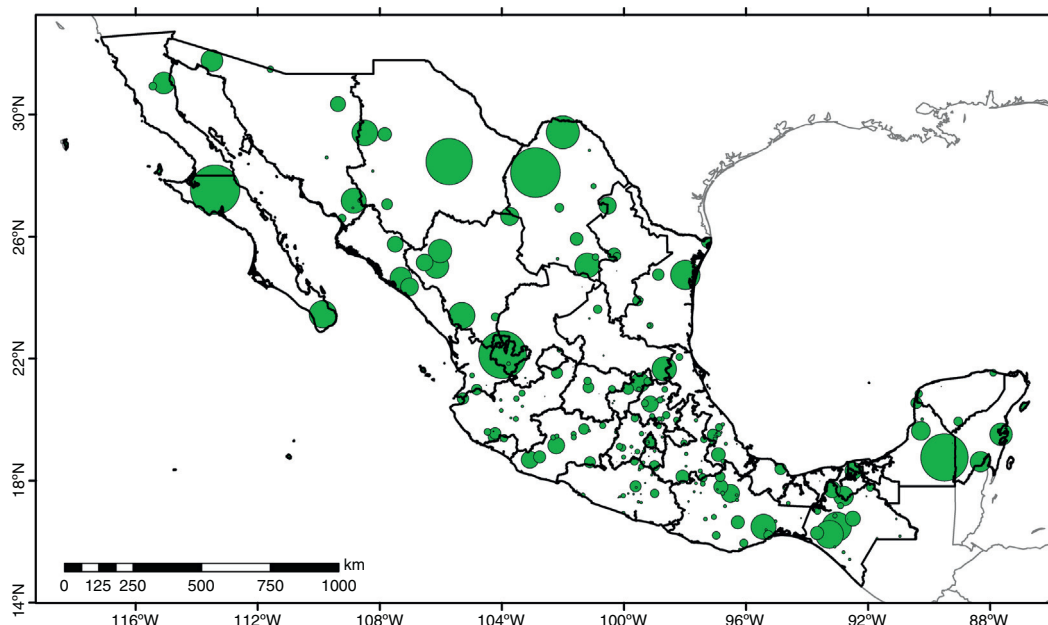

The compilation of this catalog has also benefited from the large body of published state and regional inventories published. In his 2 early-century reviews, Villaseñor (2003, 2004) reported the major contributions of these publications to the flora of Mexico, and pointed out the 13 states lacking statewide inventories at the time. Interestingly, updated floristic lists have been published for 5 of them since (Ciudad de México – formerly known as Distrito Federal [Rivera-Hernández & Flores-Hernández, 2013]; Jalisco [Ramírez-Delgado et al.,