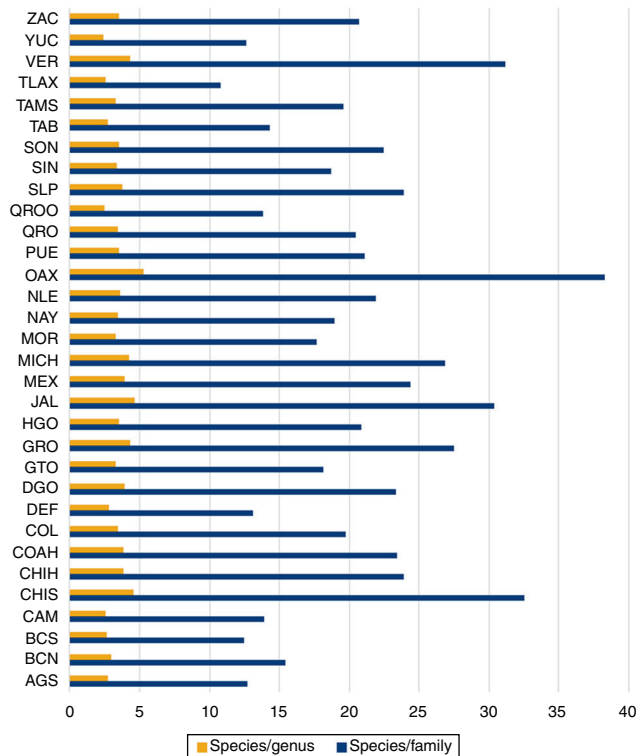

Figure 3. Proportion of species described by genera and families in the 32 political states of Mexico.

1 state. If we add to this figure those species that are not endemic to Mexico, but only found in a single Mexican state (classified here as restricted species), mostly at the northern or southern edge of the species' geographic range, the proportion of rare species (species found in a single state) reaches 21.8% of the national floristic richness. Table 5 indicates how many of these rare species are recorded in each one of the states of Mexico.

Floristic richness in the major biomes of Mexico

In agreement with the uneven distribution of floristic richness statewide, irregular distribution patterns are also evident at larger scales, although it is feasible to recognize areas with characteristic species assemblages. For example, Villaseñor and Ortiz (2014) described 5 major biomes into which the vegetation types in Mexico are grouped, ranging in value from 5,296 species in the tropical humid forest (THUF) to 8,824 species in the temperate forest (TEMF). Here, the species richness distribution is assessed by biome, with special consideration of the species characteristic to each one. Species are classified as being restricted to (or characteristic of) a biome when distributed in only 1 biome or in 2 contiguous biomes (e.g., humid mountain forest (HUMF) and TEMF, or HUMF and THUF).

Table 6 shows the numbers of characteristic species, recorded by biome in each Mexican state. Highlighted in bold typeface are the 5 states contributing with the largest richness values to