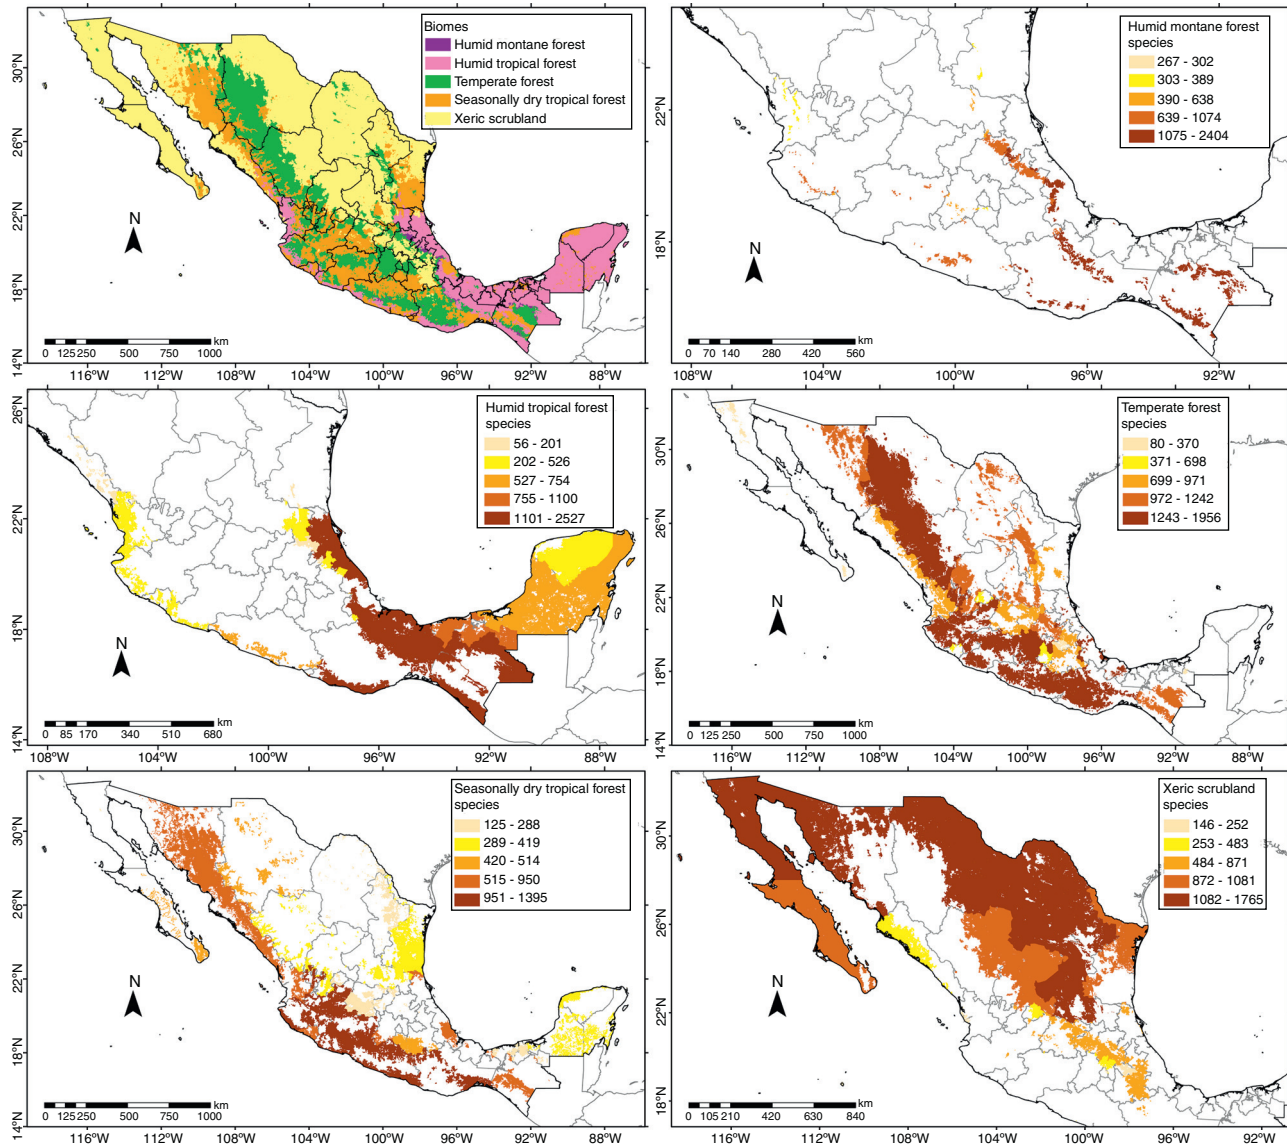

Like other mega-diverse countries, the results reported here suggest that a large percentage of Mexico's flora tends to have high values of rarity, as indicated either by the breadth of its distribution (species recorded in few states; [Table 5](#)) or its habitat