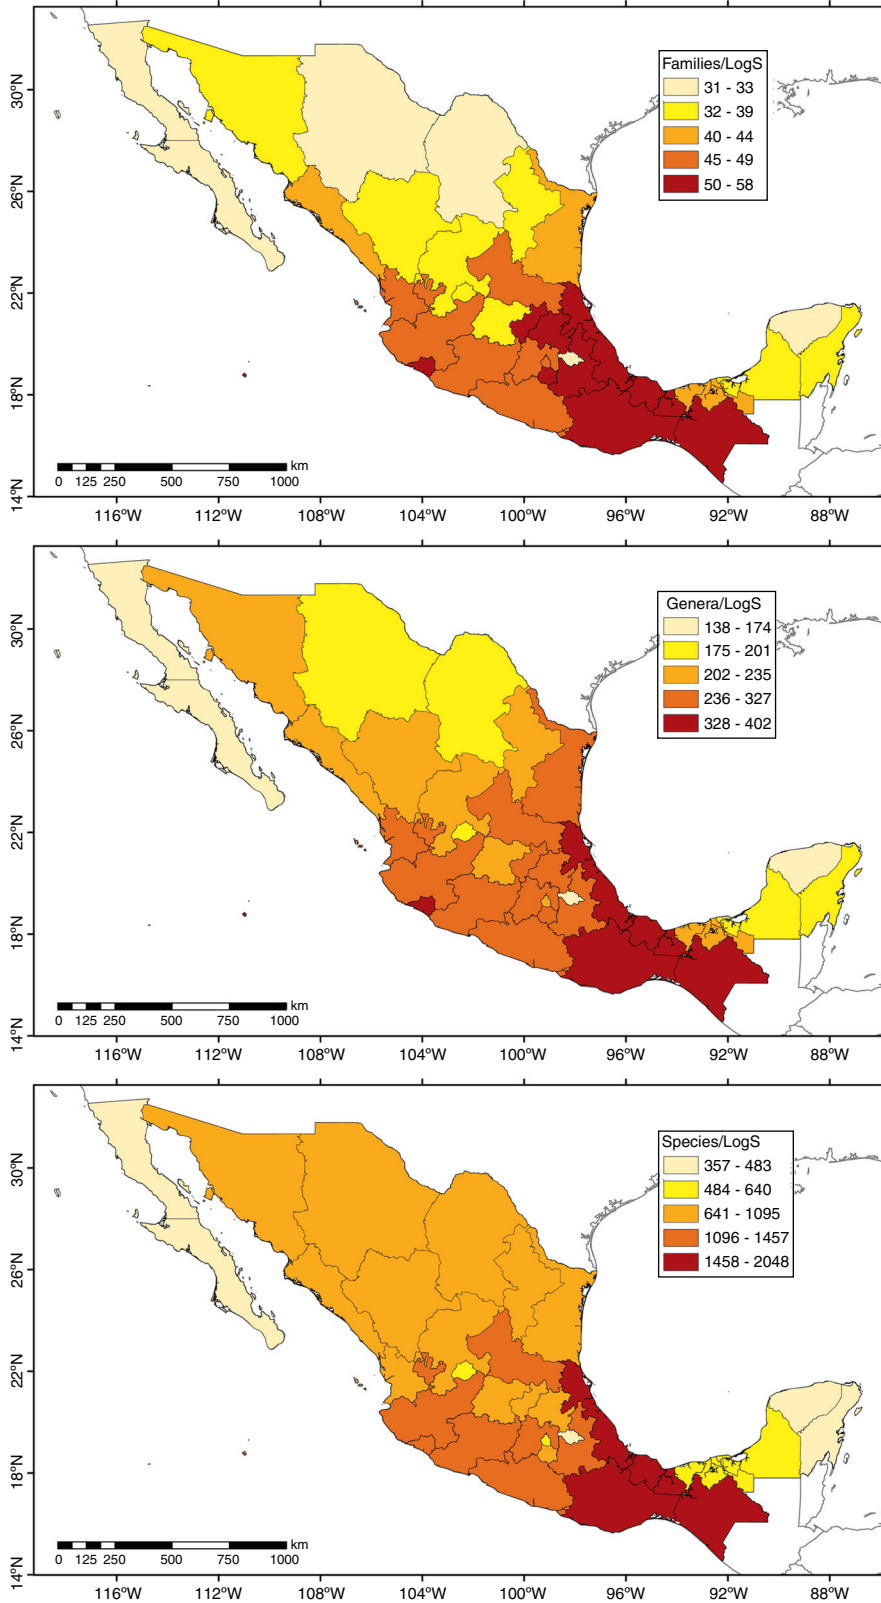

Table 4 (Continued)

Genus	Species
<i>Stevia</i>	117
<i>Carex</i>	114
<i>Mimosa</i>	112
<i>Desmodium</i>	110
<i>Peperomia</i>	109
<i>Acalypha</i>	108
<i>Begonia</i>	106
<i>Bursera</i>	94
<i>Justicia</i>	94

Figure 2 illustrates the distribution of species, genus and family richness for each state synthesized in Table 5. The values are divided by the logarithm ($\log_{10}$) of the state's surface area, a procedure that essentially standardizes mean species richness per 10 km². A diversity gradient from south to north is depicted, with some states of central Mexico breaking from this gradual shift of richness. Similarly, the 2 major peninsulas of the country (Baja California and Yucatán) had the lowest richness values for all 3 taxonomic levels evaluated.

Apparently, most states showed a roughly equal proportion of species per genus (species/genus ratio; mean = 3.5, minimum = 2.3, maximum = 5.2), except Oaxaca, for which the largest ratio was recorded. The variation is more noticeable when comparing the proportion of species per family (minimum = 10.8, maximum = 38.3; average = 8.2; Fig. 3).

Endemism

The total percentage of endemic species of Mexico among all vascular plants had not been previously reported. Most estimates are primarily for flowering plants. For this set, Rzedowski (1991) estimated their level of endemism at 52%. Subsequently, Villaseñor and Ortiz (2014) estimated the value at 50.4%. The figures included in this paper suggested that the level of endemism for all vascular plants is 49.8% (Table 5). Given the consistency between Rzedowski's estimate and these updated figures, levels of endemism are likely around 50%; in other words, about half of the flora of Mexico is endemic to its territory.

Another interesting finding from these analyses is that 3,167 species endemic to Mexico (13.6% of the total floristic richness and 27.3% nationwide endemics) are found only in

Table 5
Species richness of vascular plants in the 32 Mexican political states. EndMex = species endemic to Mexico; EndEdo = endemic to Mexico and restricted to the state; ExclEdo = non-endemic but restricted to the state.

State	Families	Genera	Species	EndMex	EndEdo	ExclEdo
Aguascalientes (AGS)	147	690	1,871	658	2	1
Baja California (BCN)	151	797	2,336	447	140	572
Baja California Sur (BCS)	159	752	1,988	682	242	1
Campeche (CAM)	172	917	2,369	177	4	2
Chiapas (CHIS)	270	1,912	8,790	1,635	403	877
Chihuahua (CHIH)	176	1,091	4,291	1,197	89	54
Coahuila (COAH)	161	982	3,780	1,202	141	61
Colima (COL)	219	1,267	4,333	1,734	32	0
Ciudad de México (CDMX)	150	698	1,978	681	0	0
Durango (DGO)	191	1,145	4,472	1,861	80	5
Guanajuato (GTO)	176	965	3,206	1,350	7	0
Guerrero (GRO)	238	1,507	6,551	2,715	237	13
Hidalgo (HGO)	227	1,332	4,734	1,755	16	0
Jalisco (JAL)	235	1,541	7,155	3,353	182	4
México (MEX)	212	1,311	5,177	2,155	37	2
Michoacán (MICH)	219	1,394	5,885	2,588	85	16
Morelos (MOR)	197	1,063	3,491	1,242	23	1
Nayarit (NAY)	209	1,160	3,964	1,571	27	2
Nuevo León (NLE)	170	1,028	3,740	1,350	52	9
Oaxaca (OAX)	266	1,946	10,229	4,071	760	90
Puebla (PUE)	247	1,483	5,232	1,935	67	1
Querétaro (QRO)	215	1,289	4,411	1,691	11	0
Quintana Roo (QROO)	165	905	2,276	168	6	13
San Luis Potosí (SLP)	226	1,441	5,413	1,994	42	2
Sinaloa (SIN)	200	1,118	3,736	1,458	69	2
Sonora (SON)	183	1,158	4,106	1,081	77	59
Tabasco (TAB)	198	1,036	2,826	212	16	23
Tamaulipas (TAMS)	218	1,309	4,278	1,267	65	43
Tlaxcala (TLAX)	119	503	1,297	417	0	0
Veracruz (VER)	271	1,956	8,497	2,498	238	59
Yucatán (YUC)	150	803	1,900	157	6	7
Zacatecas (ZAC)	179	1,045	3,705	1,599	12	0
MEXICO	297	2,854	23,314	11,600	3,167	1,924

Figure 2. Richness of species, genera, and families in Mexican states. Figures are standardized by area by dividing the total values by the logarithm ($\log_{10}$) of the state's surface (S).